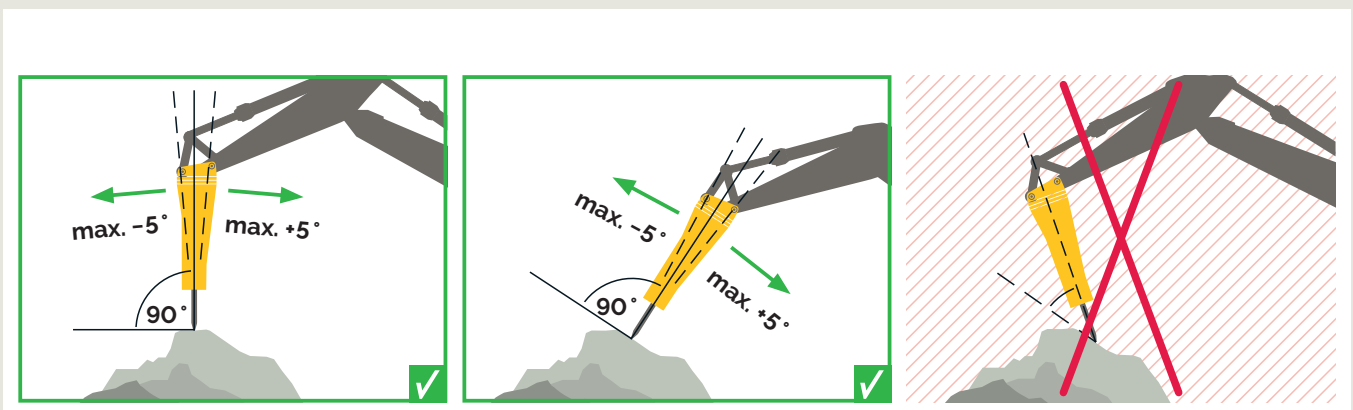

United. Inspired.

epiroc.com

Hydraulic Attachments

Breakers
0.7-140t/1,500-309,000 lbs

Steel cutters
4-110t/9,000-243,000 lbs

Grapples
0.7-100t/1,500-220,000 lbs

Combi cutters
15-85t/33,000-187,000 lbs

Concrete busters
2-35t/4,500-77,000 lbs