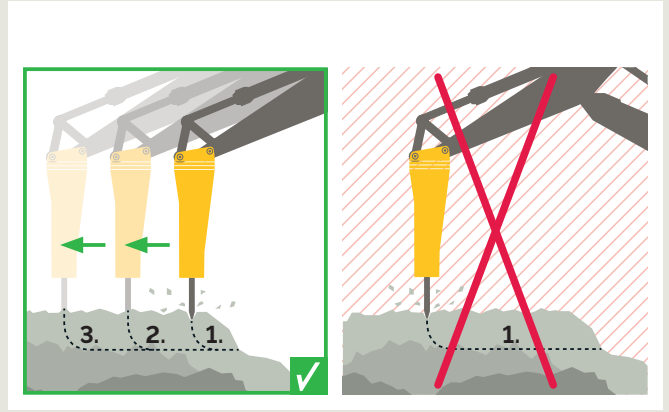

United. Inspired.

epiroc.com

Hydraulic Attachments

Breakers
0.7-140t/1,500-309,000 lbs

Steel cutters
4-110t/9,000-243,000 lbs

Grapples
0.7-100t/1,500-220,000 lbs

Combi cutters
15-85t/33,000-187,000 lbs

Concrete busters
2-35t/4,500-77,000 lbs