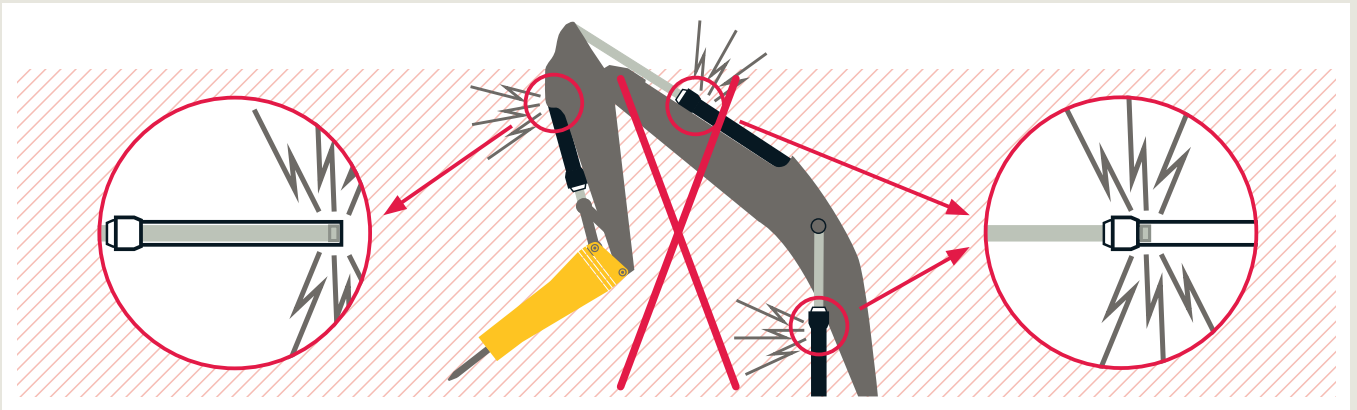

United. Inspired.

epiroc.com

Hydraulic Attachments

Breakers
0.7-140t/1,500-309,000 lbs

Steel cutters
4-110t/9,000-243,000 lbs

Grapples
0.7-100t/1,500-220,000 lbs

Combi cutters
15-85t/33,000-187,000 lbs

Concrete busters
2-35t/4,500-77,000 lbs