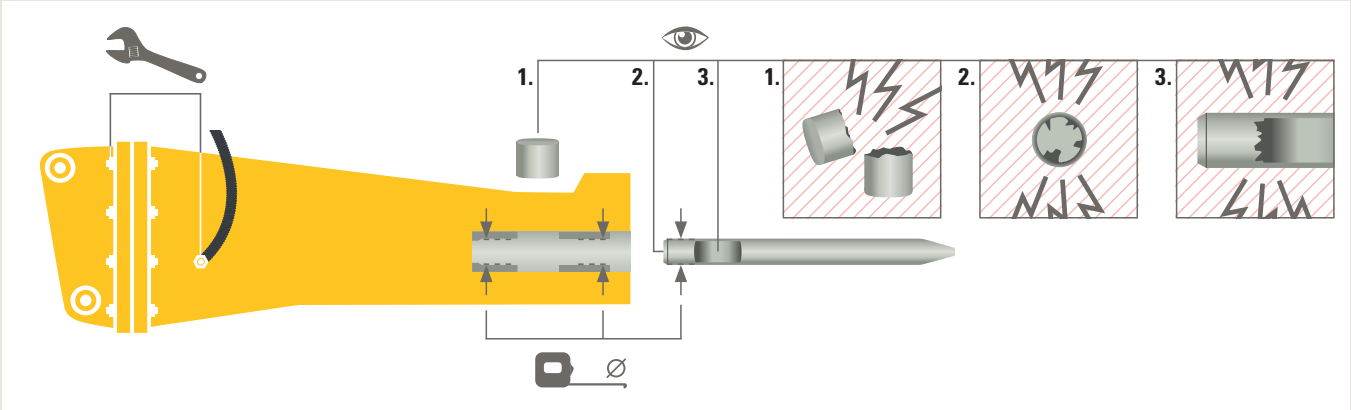

United. Inspired.

epiroc.com

Hydraulic Attachments

Breakers
0.7-140t/1,500-309,000 lbs

Steel cutters
4-110t/9,000-243,000 lbs

Grapples
0.7-100t/1,500-220,000 lbs

Combi cutters
15-85t/33,000-187,000 lbs

Concrete busters
2-35t/4,500-77,000 lbs