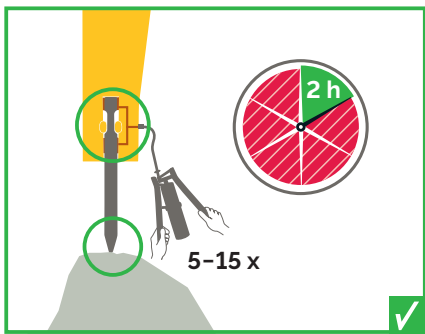

United. Inspired.

epiroc.com

Hydraulic Attachments

Breakers
0.7-140t/1,500-309,000 lbs

Steel cutters
4-110t/9,000-243,000 lbs

Grapples
0.7-100t/1,500-220,000 lbs

Combi cutters
15-85t/33,000-187,000 lbs

Concrete busters
2-35t/4,500-77,000 lbs