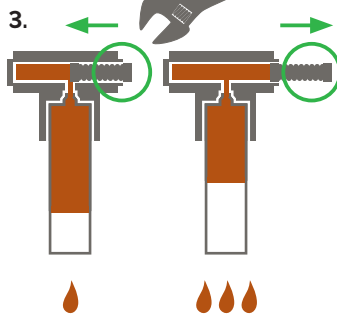

United. Inspired.

epiroc.com

Hydraulic Attachments

Breakers
0.7-140t/1,500-309,000 lbs

Steel cutters
4-110t/9,000-243,000 lbs

Grapples
0.7-100t/1,500-220,000 lbs

Combi cutters
15-85t/33,000-187,000 lbs

Concrete busters
2-35t/4,500-77,000 lbs