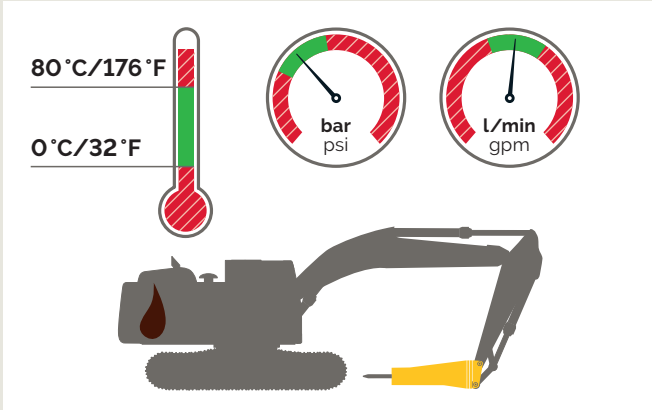

United. Inspired.

epiroc.com

Hydraulic Attachments

Breakers
0.7-140t/1,500-309,000 lbs

Steel cutters
4-110t/9,000-243,000 lbs

Grapples
0.7-100t/1,500-220,000 lbs

Combi cutters
15-85t/33,000-187,000 lbs

Concrete busters
2-35t/4,500-77,000 lbs

Drum cutters
0.6-125t/1,300-275,000 lbs

Demolition pulverizers
18-35t/39,500-77,000 lbs

Bucket crushers
18-54t/39,500-119,000 lbs

Magnets
12-45t/26,500-99,000 lbs

Bulk pulverizers
18-40t/39,500-88,000 lbs